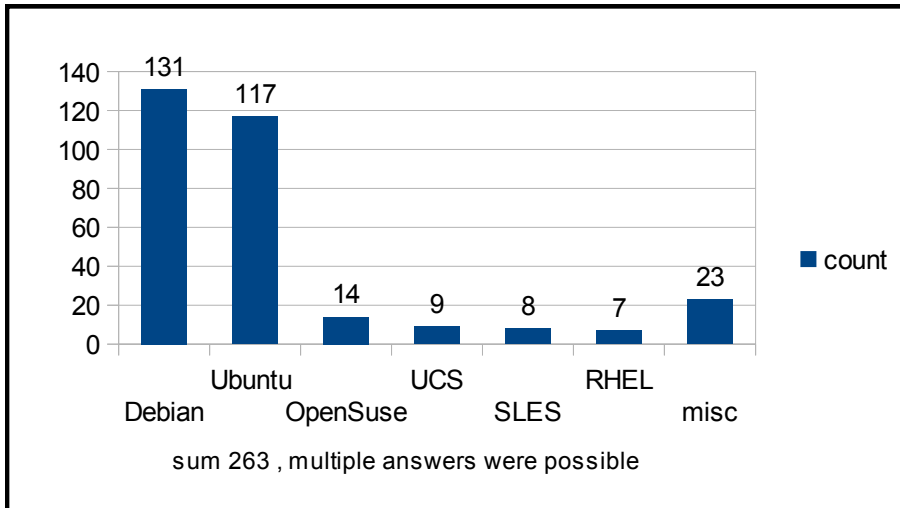

3.2. Which version of opsi are you using ?

3.3. How many clients do you manage with opsi ?

3.4. Which windows clients are you using with opsi ?

3.5. Which Linux distribution do you use for your opsi server ?