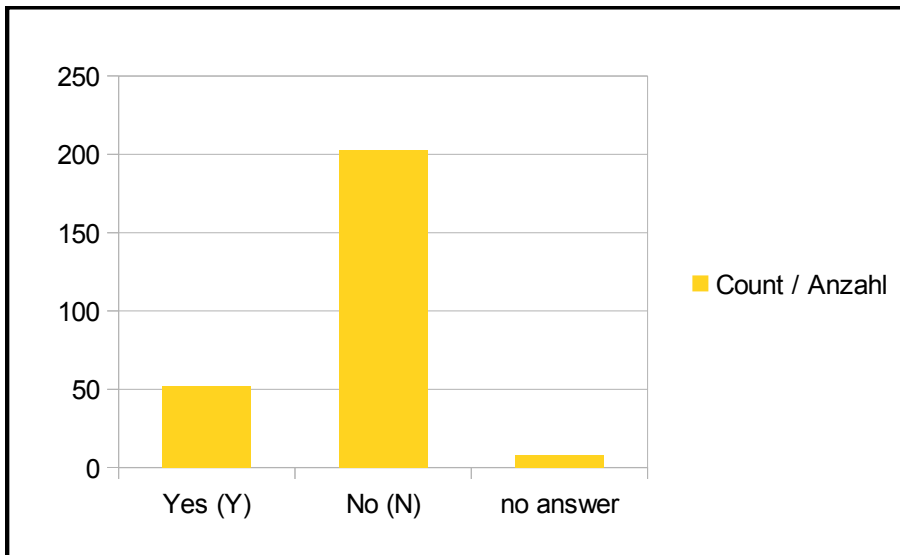

7. Training

7.1. Did you get a training on opsi ?