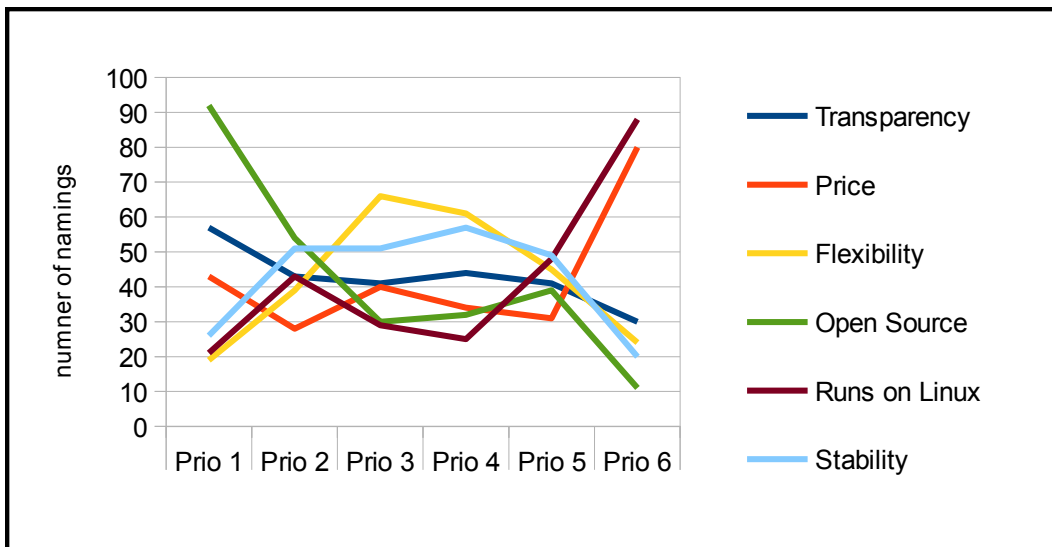

The most important characteristics of opsi, mentioned by the opsi customers are open source and transparency (I can understand what happens).