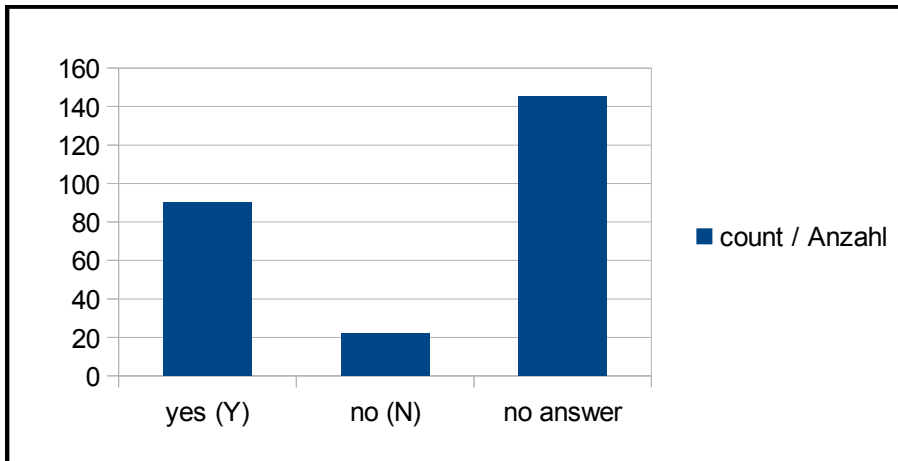

4.2. Do you wish a opsi congress for an experience exchange between opsi users and to see new features ?

5. Your experience with opsi

5.1. What are the most important characteristics and advantages of opsi from your point of view ?