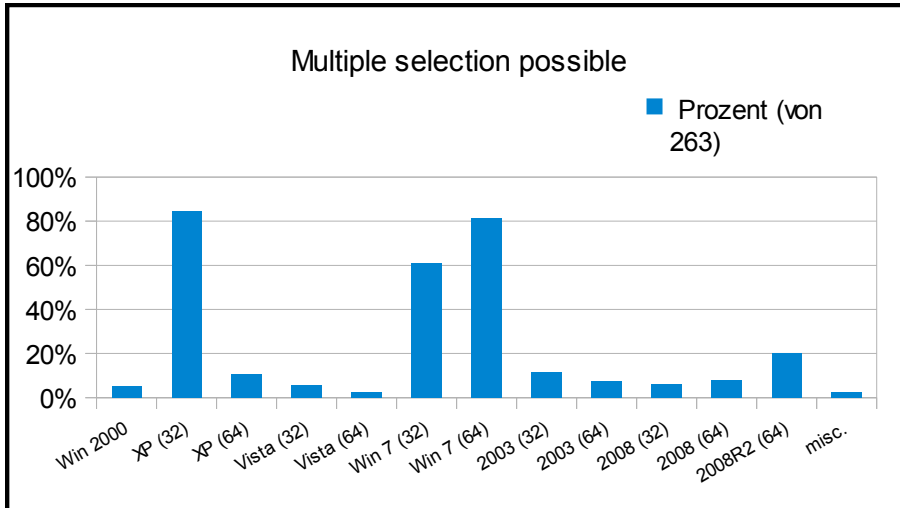

3.2. Which version of opsi are you using ?

3.3. How many clients do you manage with opsi ?

3.4. Which windows clients are you using with opsi ?

3.5. Which Linux distribution do you use for your opsi server ?