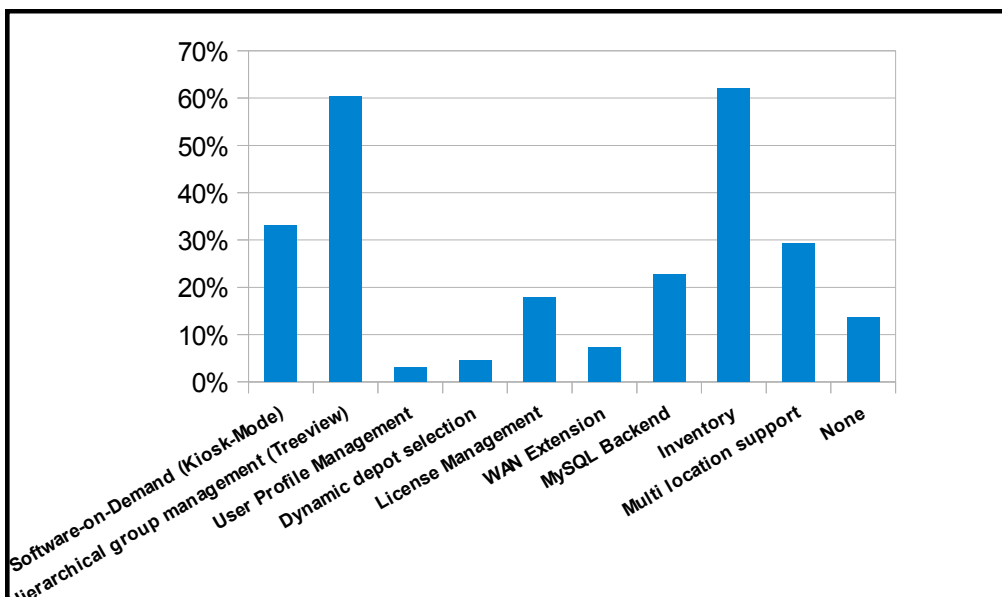

3.6. Which opsi extensions are you using ?