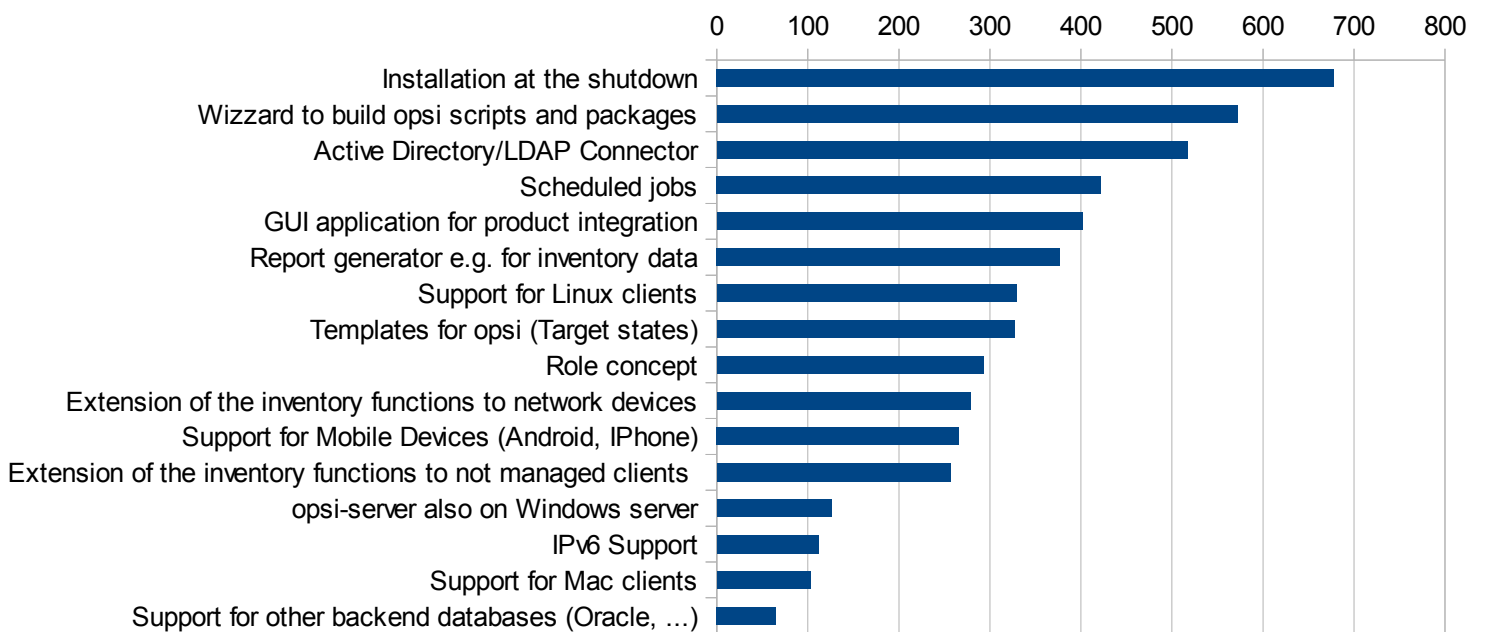

4. Feature requests

4.1. Which new opsi extension would you need most ?