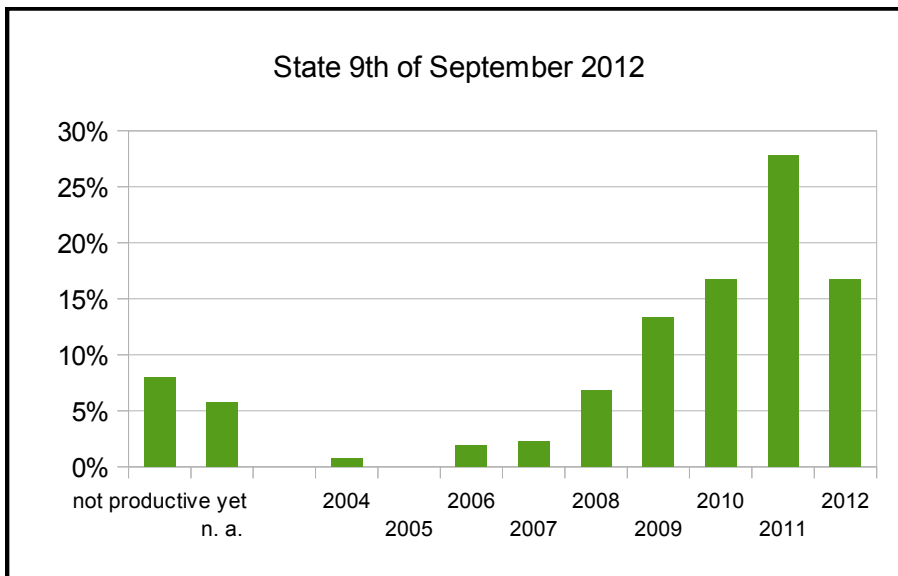

263 answers. 227 of the customers who joined the survey had productive opsi-installations. The others had e.g. testing systems.