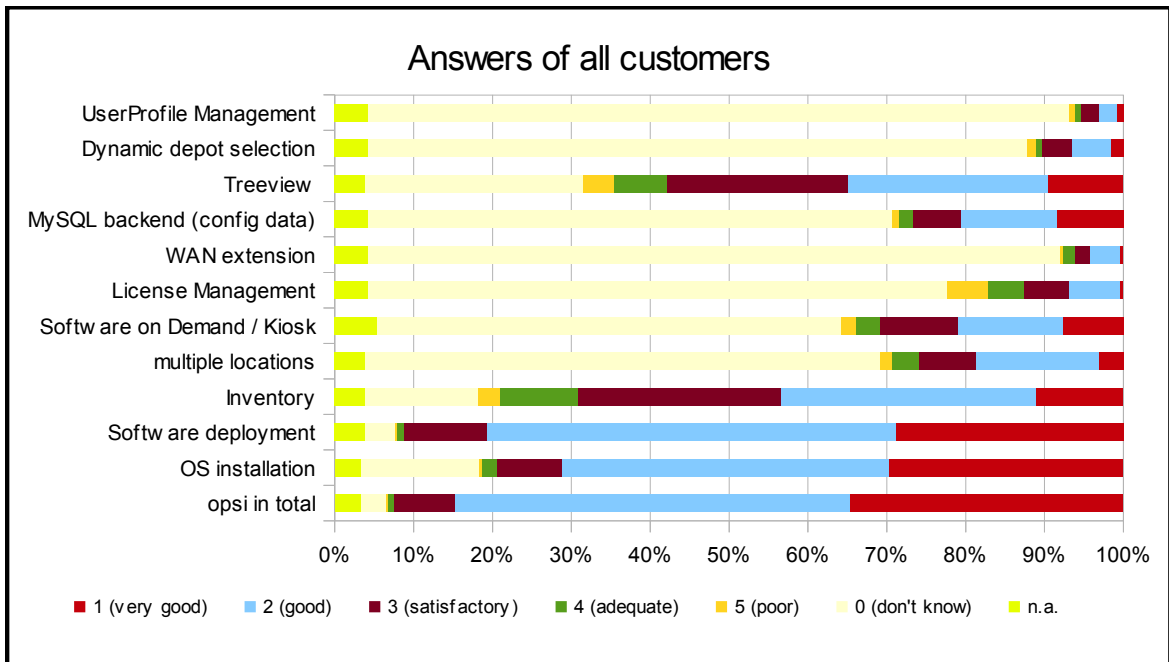

6. Give us your rating

6.1. Please grade opsi.