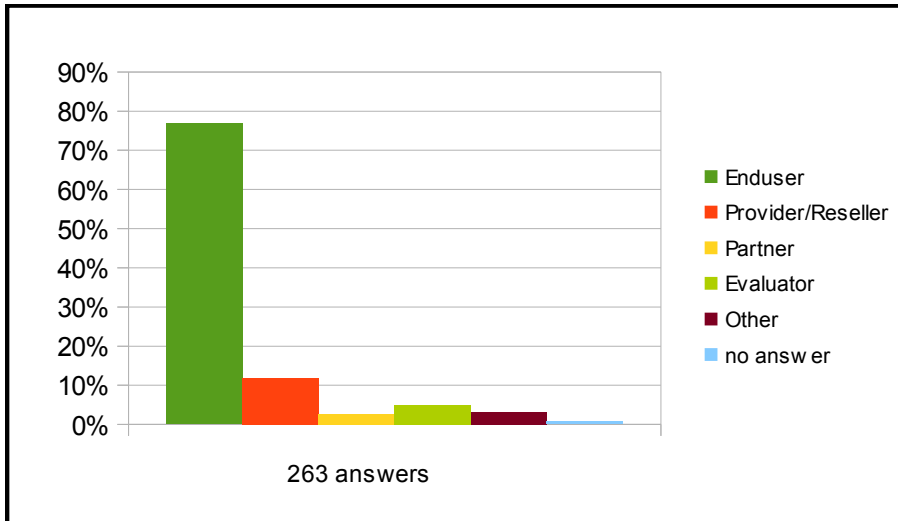

2. Questions about your relation to opsi

2.1. Questions about your relation to opsi

3. Questions about the opsi installation

3.1. Since which year you are using opsi ?