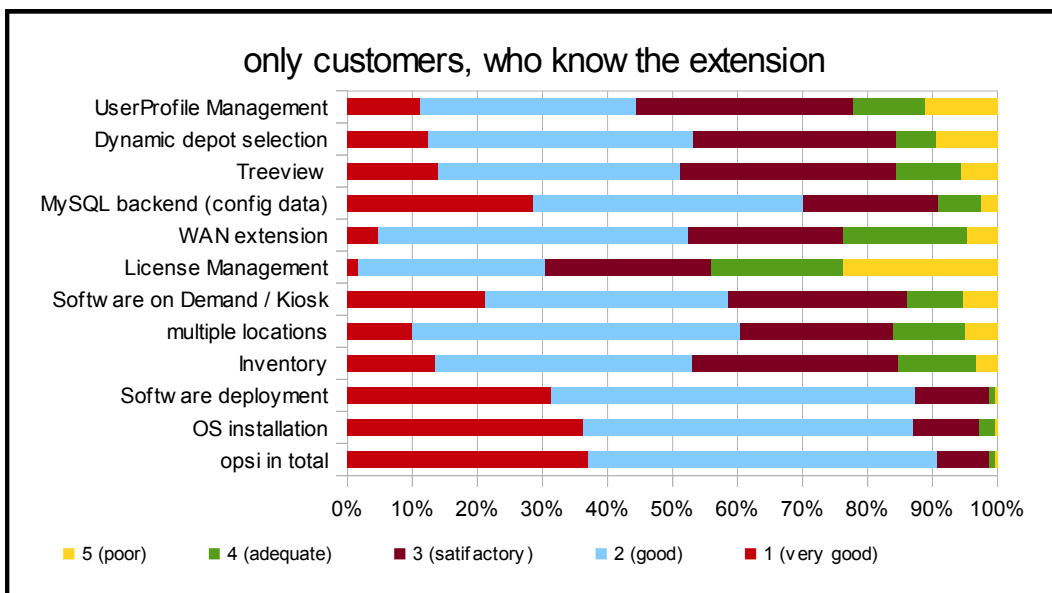

6. Give us your rating

6.1. Please grade opsi.